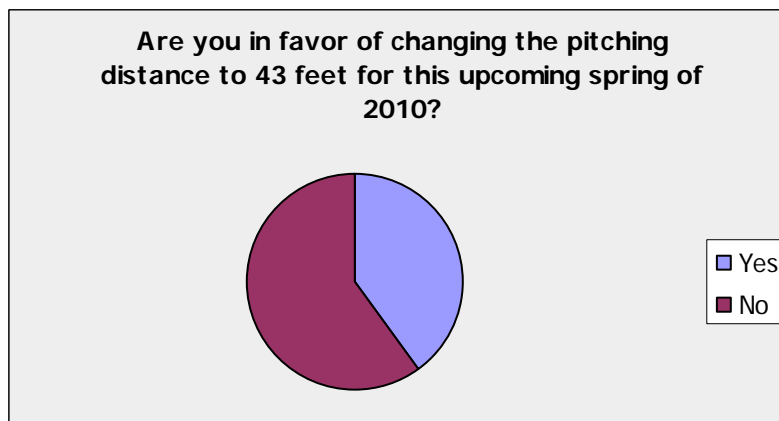

Results of Question

Are you in favor of changing the pitching distance to 43 feet for this upcoming spring of 2010?		
Answer Options	Response Percent	Response Count
Yes	40.0%	92
No	60.0%	138
Comment		99
<i>answered question</i>		230
<i>skipped question</i>		0